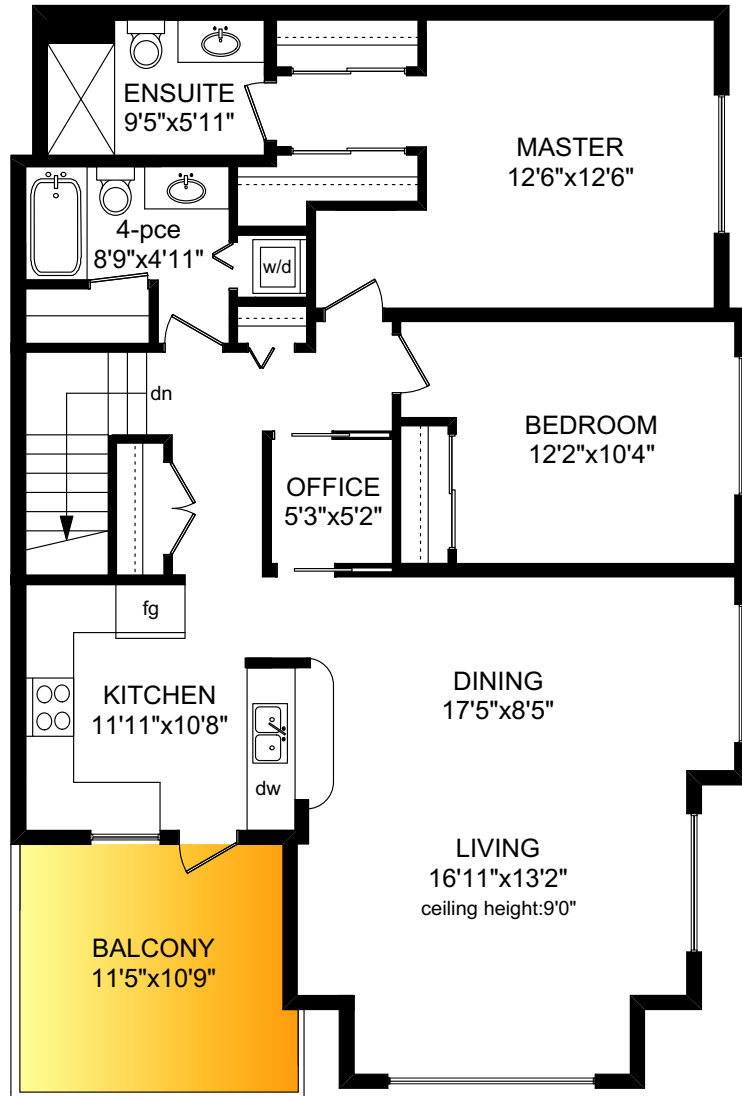

300 - 591 LATORIA ROAD

MAIN FLOOR
 1260 SQ.FT

LOWER FLOOR
 63 SQ.FT

	FINISHED SQ. FT.	UNFINISHED SQ. FT.	TOTAL SQ. FT.
MAIN	1260	0	1260
LOWER	63	0	63
TOTAL	1323	0	1323
BALCONY	0	125	125

PREPARED FOR THE EXCLUSIVE USE OF THE NEAL ESTATE TEAM OF RE/MAX ALLIANCE

MEASURED ON: 07/12/19
DRAWING FILE: 15959

Tafe Measure VICTORIA, B.C.
 Ph. 883.8894
 www.tafemeasure.com